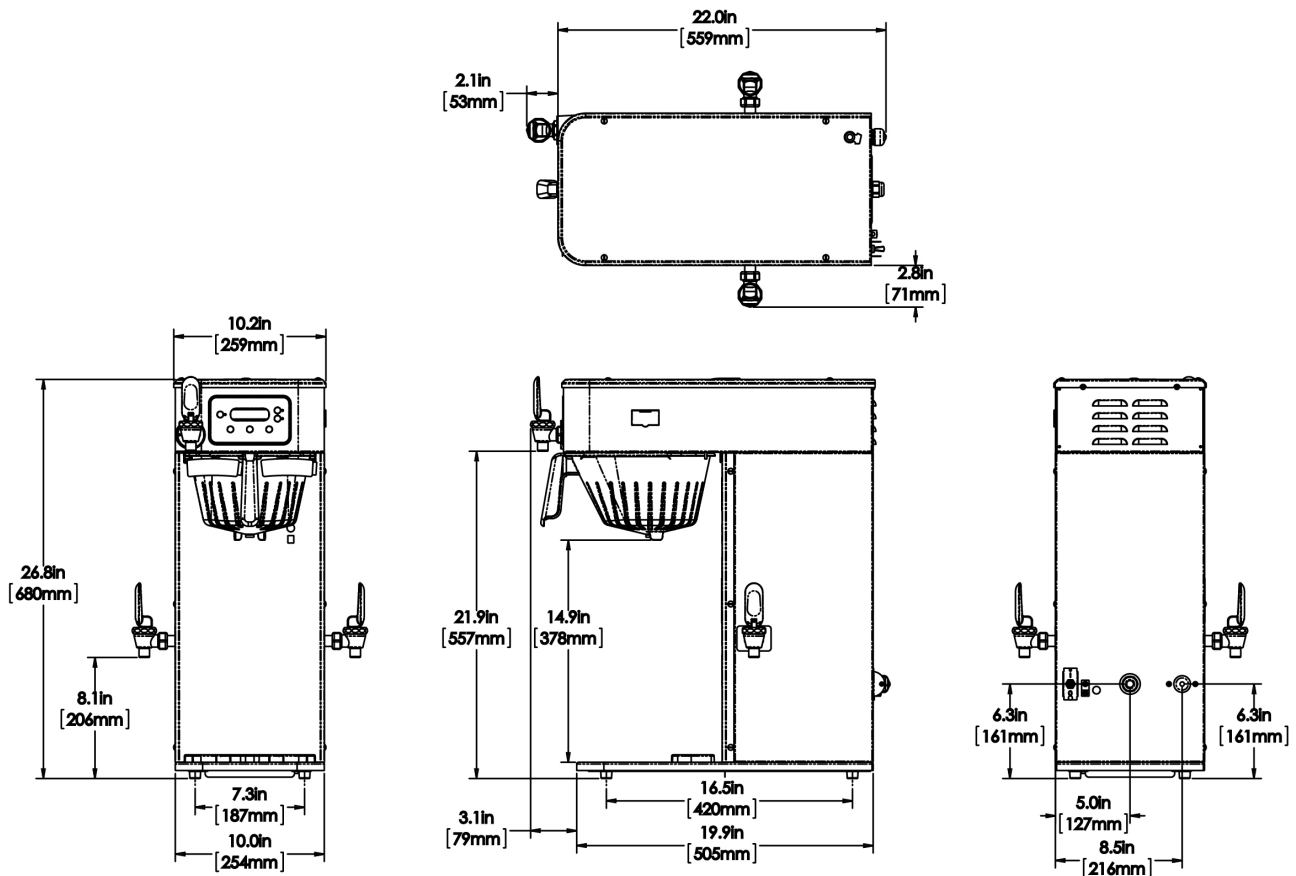

Dimensions & Specifications

Model	Product #	Volts	Amps	Total Watts	Capacity per hour	Cubic ft³/m³	Weight lbs/kg	Cord Attached
Infusion ICB-DV	53100.6100	120	14.1	1700	-	3.36/.09	46.8/21.2	Yes

Capacity: Incoming water temp of 60°F (15.5°C)

Electrical: Requires 2-wires plus ground service rated 120/240V, single phase, 60Hz. Brewer is supplied with a cordset and a NEMA 5-15P plug. Receptacle is not included (NEMA 5-15P).

Plumbing: 20-90 psi (138-621 kPa). Supplied with 3/8" male flare fitting.

Bunn-O-Matic® Corporation of Canada • 280 Industrial Pkwy South, Aurora Ontario. L4G 3T9 • (905) 841-2866 • www.bunn.com

BUNN® practices continuous product research and improvement. We reserve the right to change specifications and product design without notice. Such revisions do not entitle the buyer to corresponding changes, improvements, additions or replacements for previously purchased equipment.

All dimensions shown in centimeters.